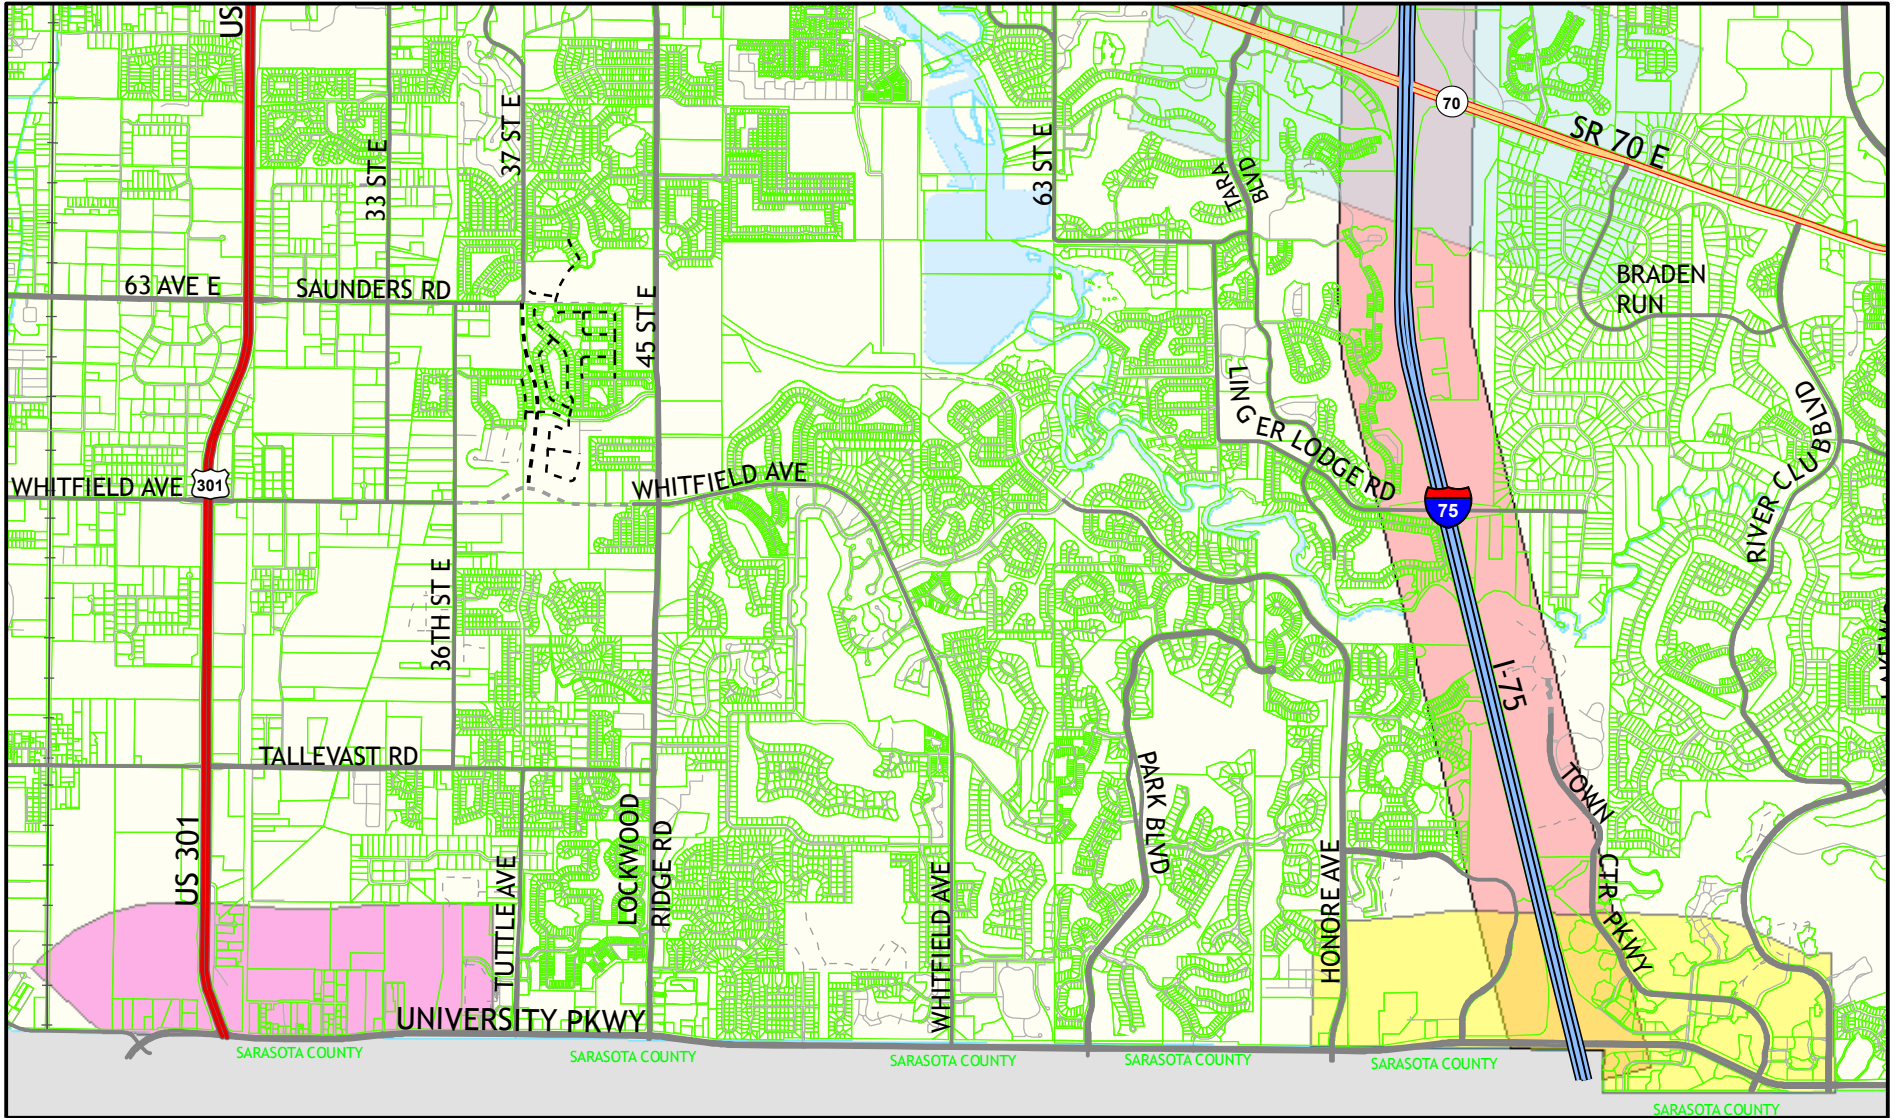

I - 75 / US 301 / University Pkwy Entranceways into Manatee County

Entranceways

- US 301 at University Pkwy
- University Pkwy at I-75
- SR 70 at I-75
- Interstate 75
- Parcel boundaries

Map Author: I:kish
Creation Date: 11/9/2005
Map Document Name: South_Cty_entranceway.mxd